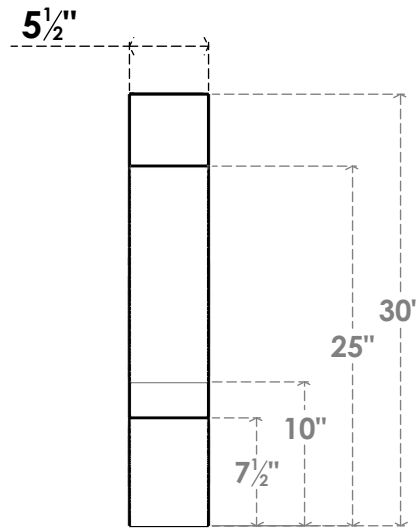

ITEM NUMBER: BRCPC055X22000X30000BOA

5 1/2"W X 22"D X 30"H BALBOA ARCHITECTURAL GRADE PVC CLOSED KNEE BRACE

SIDE PROFILE

FRONT PROFILE

ISOMETRIC

EKENA MILLWORK
 2300 WEST MAIN ST.
 CLARKSVILLE, TX 75426
 TOLL FREE: 866-607-0453
 WWW.EKENAMILLWORK.COM