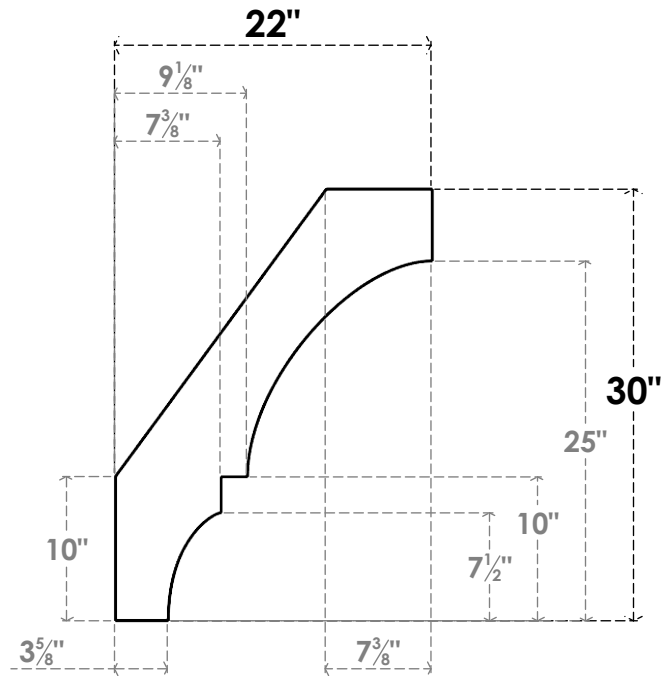

ITEM NUMBER: BRCPC055X22000X30000BOA

5 1/2"W X 22"D X 30"H BALBOA ARCHITECTURAL GRADE PVC CLOSED KNEE BRACE

SIDE PROFILE

FRONT PROFILE

ISOMETRIC

EKENA MILLWORK
 2300 WEST MAIN ST.
 CLARKSVILLE, TX 75426
 TOLL FREE: 866-607-0453
 WWW.EKENAMILLWORK.COM